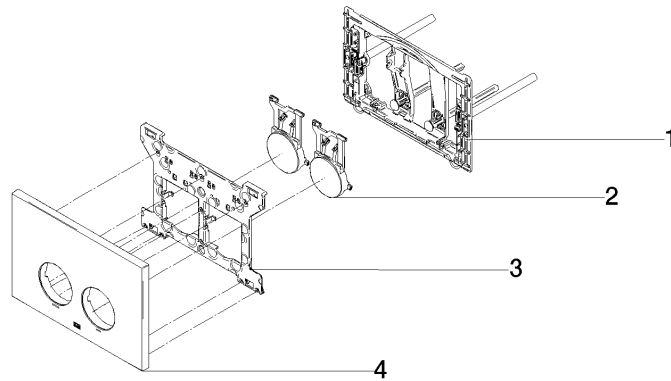

12 665 979

Parts for other finishes can be found here: Brushed Platinum

Spare parts list

No.	Item Number	Name	Quantity used	Delivery time
1	90 28 01 030 00 90	base	1	2
2	90 20 97 100 00-00	button	2	10
3	90 28 10 212 00 90	base	1	2
4	90 11 97 012 00-00	cover	1	10